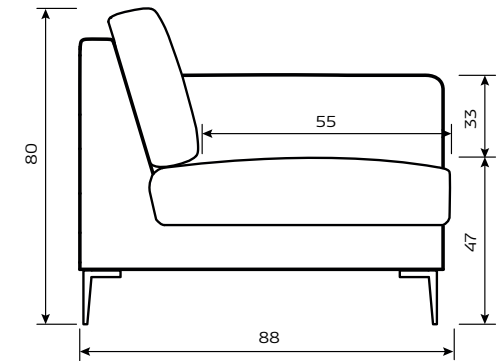

1. Choose design 353
2. Choose combination
3. Choose armrest
4. Choose fabric or leather
5. Choose legs

Armrests

Armrest A
7 cm x 50 cm

Armrest B
17 cm x 50 cm

Armrest C
24 cm x 51 cm

Legs

Black 001

Brushed steel 004

Aluminium 002

Black steel 005

Oak 003

Dimensions

Construction

FLEXLUX reserves the right to modify or delete prices, products and product specifications without any prior notice. FLEXLUX has no liability for any errors or omissions in the materials. All weights and measures shown are best approximations. Seams and stitching can vary from fabric to leather.