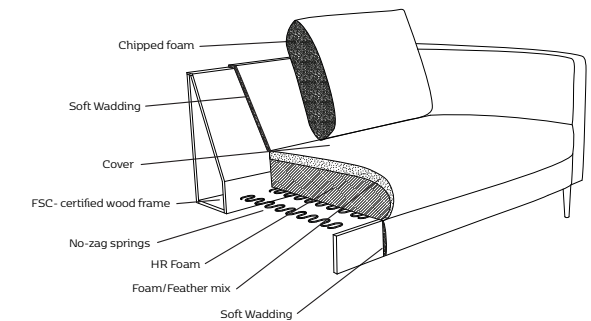

1. Choose design 353
2. Choose combination
3. Choose armrest
4. Choose fabric or leather
5. Choose legs

Armrests

Armrest A
7 cm x 50 cm

Armrest B
17 cm x 50 cm

Armrest C
24 cm x 51 cm

Legs

Black 001

Brushed steel 004

Aluminium 002

Black steel 005

Oak 003

Dimensions

Construction

FLEXLUX reserves the right to modify or delete prices, products and product specifications without any prior notice. FLEXLUX has no liability for any errors or omissions in the materials. All weights and measures shown are best approximations. Seams and stitching can vary from fabric to leather.