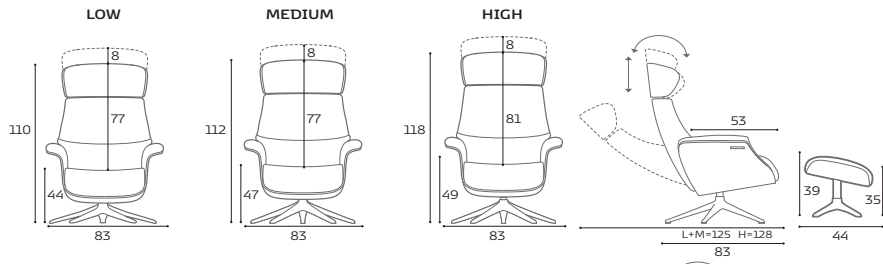

Tables	Polished Aluminium	Black Aluminium
Wood Oak	1000060101	1000060103
Wood Walnut	1000062101	1000062103

Dimensions

All measurements are in centimeters, and may vary +/-1.5 cm

Volden Chair
Clement Chair