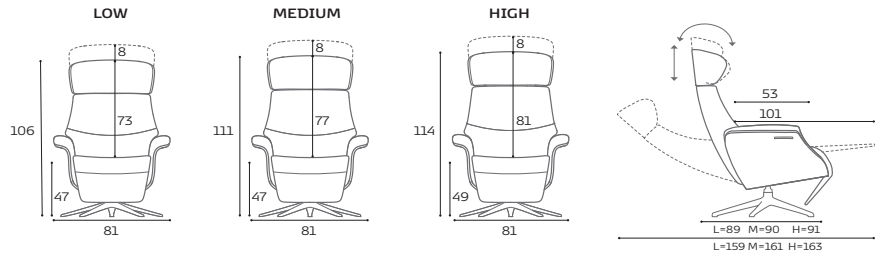

Dimensions

All measurements are in centimeters, and may vary +/-1.5 cm

Aarhus Chair
Skagen Chair