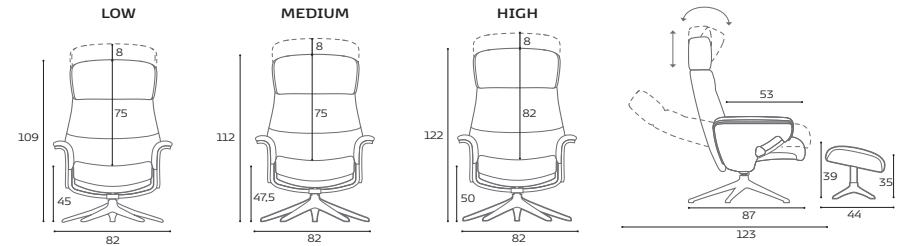

Aarhus Chair
Skagen Chair